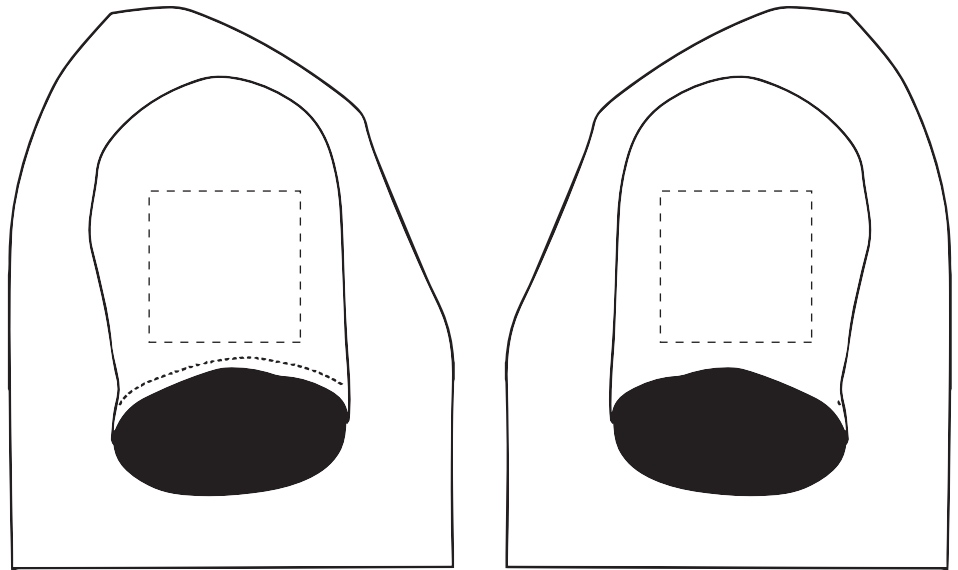

Left Sleeve

Your Ref:
Our Ref:

Quantity:
Version: 1

Product Code: PF0005
Product Colour: White

PRINTING CONCERNS: PRINT MAY DISCOLOUR

PRODUCT INFO: DUE TO THE NATURE OF THE PRODUCT THE PRINT POSITION MAY VARY BY 2 - 3 MM

PANTONE REFERENCE(S)

The dashed line is to demonstrate print area and will not appear on your printed item

- Colour 1
- Colour 1
- Colour 1
- Colour 1

ARTWORK SCALE 25%

Right Sleeve